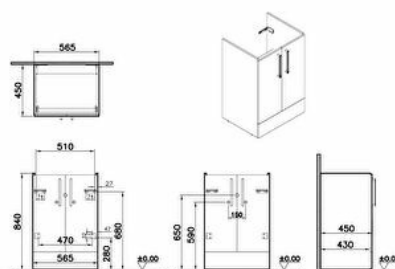

## Technical specifications

<b>Colour</b>	Matt Dark Blue
<b>Height</b>	834
<b>Width</b>	564
<b>Depth</b>	449
<b>Designer</b>	VitrA Design Team
<b>Finish</b>	PET
<b>Finish-Front</b>	PET

<b>Body Coating</b>	PET
<b>Body Colour</b>	Matt dark blue
<b>Body Material</b>	MDF
<b>LED</b>	No
<b>Drainer</b>	Including
<b>Syphon Cut-Out</b>	No
<b>Assembly</b>	Suspended

<b>Packaged Product</b>	
<b>Sizes (WxDxH)</b>	614X499X884
<b>Grip</b>	Root Bar Handle
<b>Leg Option</b>	No
<b>Door Option</b>	2 Doors
<b>Guarantee</b>	2
<b>Marketing Measure (cm)</b>	60

### Technical specifications

**Colour:** Matt Dark Blue **Height:** 834 **Width:** 564 **Depth:** 449 **Designer:** VitrA Design Team **Finish:** PET **Finish-Front:** PET **Front Colour:** Matt dark blue **Front Material:** MDF **Handle Material:** Zamak **Material:** PET **Number of Doors:** 2 **Soft close:** Yes **Syphon:** Syphon Included **Washbasin Type:** Compatible with vanity basin **Body Coating:** PET **Body Colour:** Matt dark blue **Body Material:** MDF **LED:** No **Drainer:** Including **Syphon Cut-Out:** No **Assembly:** Suspended **Packaged Product Sizes (WxDxH):** 614X499X884 **Grip:** Root Bar Handle **Leg Option:** No **Door Option:** 2 Doors **Guarantee:** 2 **Marketing Measure (cm):** 60