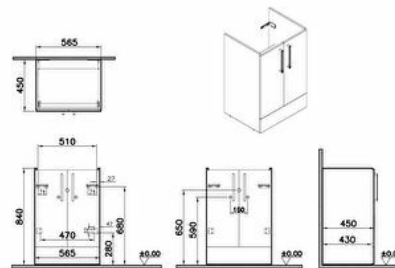

### Technical specifications

<b>Colour</b>	Walnut
<b>Height</b>	834
<b>Width</b>	564
<b>Depth</b>	449
<b>Designer</b>	VitrA Design Team
<b>Finish</b>	Melamine
<b>Finish-Front</b>	Melamine

<b>Body Coating</b>	Melamine
<b>Body Colour</b>	Walnut
<b>Body Material</b>	MDF
<b>LED</b>	No
<b>Drainer</b>	Including
<b>Syphon Cut-Out</b>	No
<b>Assembly</b>	Suspended

<b>Packaged Product</b>	
<b>Sizes (WxDxH)</b>	614X499X884
<b>Grip</b>	Root Bar Handle
<b>Leg Option</b>	No
<b>Door Option</b>	2 Doors
<b>Guarantee</b>	2
<b>Marketing Measure (cm)</b>	60

### Technical specifications

**Colour:** Walnut **Height:** 834 **Width:** 564 **Depth:** 449 **Designer:** VitrA Design Team **Finish:** Melamine **Finish-Front:** Melamine **Front Colour:** Walnut **Front Material:** MDF **Handle Material:** Zamak **Material:** Melamine **Number of Doors:** 2 **Soft close:** Yes **Syphon:** Syphon Included **Washbasin Type:** Compatible with vanity basin **Body Coating:** Melamine **Body Colour:** Walnut **Body Material:** MDF **LED:** No **Drainer:** Including **Syphon Cut-Out:** No **Assembly:** Suspended **Packaged Product Sizes (WxDxH):** 614X499X884 **Grip:** Root Bar Handle **Leg Option:** No **Door Option:** 2 Doors **Guarantee:** 2 **Marketing Measure (cm):** 60