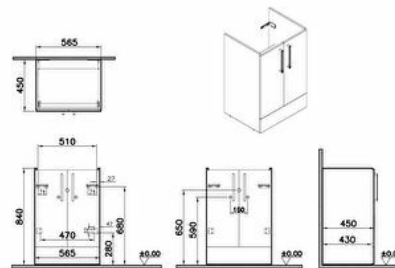

### Technical specifications

<b>Colour</b>	Cordoba
<b>Height</b>	834
<b>Width</b>	564
<b>Depth</b>	449
<b>Designer</b>	VitrA Design Team
<b>Finish-Front</b>	Melamine
<b>Front Colour</b>	Cordoba

<b>Body Material</b>	Chipboard
<b>LED</b>	No
<b>Drainer</b>	Including
<b>Syphon Cut-Out</b>	No
<b>Assembly</b>	Suspended
<b>Packaged Product Sizes (WxDxH)</b>	614X499X884

<b>Grip</b>	Root Bar Handle
<b>Leg Option</b>	No
<b>Door Option</b>	2 Doors
<b>Guarantee</b>	2
<b>Marketing Measure (cm)</b>	60
<b>Finish</b>	Melamine
<b>Material</b>	Melamine

## 2A technical drawing

**Technical specifications**

**Colour:** Cordoba **Height:** 834 **Width:** 564 **Depth:** 449 **Designer:** VitrA Design Team **Finish-Front:** Melamine **Front Colour:** Cordoba  
**Front Material:** Chipboard **Handle Material:** Zamak **Number of Doors:** 2 **Soft close:** Yes **Syphon:** Syphon Included **Washbasin Type:** Compatible with vanity basin **Body Coating:** Melamine **Body Colour:** Cordoba **Body Material:** Chipboard **LED:** No **Drainer:** Including **Syphon Cut-Out:** No **Assembly:** Suspended **Packaged Product Sizes (WxDxH):** 614X499X884 **Grip:** Root Bar Handle **Leg Option:** No **Door Option:** 2 Doors **Guarantee:** 2 **Marketing Measure (cm):** 60 **Finish:** Melamine **Material:** Melamine