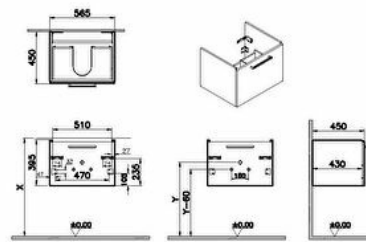

Collection: Root Flat

Technical specifications

Colour	Glossy white
Height	395
Width	564
Depth	451
Designer	VitrA Design Team
Finish	PET
Finish-Front	PET

Washbasin Type	Compatible with vanity basin
Body Coating	PET
Body Colour	White high gloss
Body Material	MDF
Drawer option	1 drawer
LED	No

Marketing Measure (cm)	60
-------------------------------	----

Front Colour	Glossy White
Front Material	MDF
Full Extension	Yes
Handle Material	Zamak
Hinge Type	Soft Closing
Material	PET
Soft close	Yes
Syphon	Syphon Included

Drainer	Including
Syphon Cut-Out	Yes
Assembly	Suspended
Number of Doors	1
Packaged Product Sizes (WxDxH)	614X501X445
Grip	Root Bar Handle
Leg Option	No
Guarantee	2

2A technical drawing

Technical specifications

Colour: Glossy white **Height:** 395 **Width:** 564 **Depth:** 451 **Designer:** VitrA Design Team **Finish:** PET **Finish-Front:** PET **Front Colour:** Glossy White **Front Material:** MDF **Full Extension:** Yes **Handle Material:** Zamak **Hinge Type:** Soft Closing **Material:** PET **Soft close:** Yes **Syphon:** Syphon Included **Washbasin Type:** Compatible with vanity basin **Body Coating:** PET **Body Colour:** White high gloss **Body Material:** MDF **Drawer option:** 1 drawer **LED:** No **Drainer:** Including **Syphon Cut-Out:** Yes **Assembly:** Suspended **Number of Doors:** 1 **Packaged Product Sizes (WxDxH):** 614X501X445 **Grip:** Root Bar Handle **Leg Option:** No **Guarantee:** 2 **Marketing Measure (cm):** 60