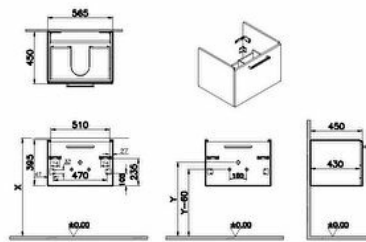

Collection: Root Flat

Technical specifications

Colour	Matt Rock Grey
Height	395
Width	564
Depth	451
Designer	VitrA Design Team
Finish	PET
Finish-Front	PET

Body Coating	PET
Body Colour	Matt rock grey
Body Material	MDF
Drawer option	1 drawer
LED	No
Drainer	Including
Syphon Cut-Out	Yes

Front Colour	Matt rock grey
Front Material	MDF
Full Extension	Yes
Handle Material	Zamak
Material	PET
Soft close	Yes
Syphon	Syphon Included
Washbasin Type	Compatible with vanity basin

Assembly	Suspended
Number of Doors	1
Packaged Product Sizes (WxDxH)	614X501X445
Grip	Root Bar Handle
Leg Option	No
Guarantee	2
Marketing Measure (cm)	60

2A technical drawing

Technical specifications

Colour: Matt Rock Grey **Height:** 395 **Width:** 564 **Depth:** 451 **Designer:** VitrA Design Team **Finish:** PET **Finish-Front:** PET **Front Colour:** Matt rock grey **Front Material:** MDF **Full Extension:** Yes **Handle Material:** Zamak **Material:** PET **Soft close:** Yes **Syphon:** Syphon Included **Washbasin Type:** Compatible with vanity basin **Body Coating:** PET **Body Colour:** Matt rock grey **Body Material:** MDF **Drawer option:** 1 drawer **LED:** No **Drainer:** Including **Syphon Cut-Out:** Yes **Assembly:** Suspended **Number of Doors:** 1 **Packaged Product Sizes (WxDxH):** 614X501X445 **Grip:** Root Bar Handle **Leg Option:** No **Guarantee:** 2 **Marketing Measure (cm):** 60