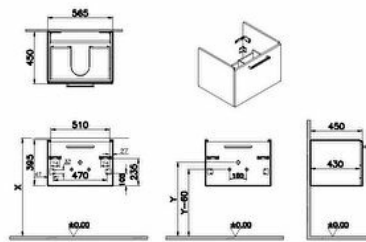

Collection: Root Flat

Technical specifications

Colour	Matt Dark Blue
Height	395
Width	564
Depth	451
Designer	VitrA Design Team
Finish	PET
Finish-Front	PET

Body Coating	PET
Body Colour	Matt dark blue
Body Material	MDF
Drawer option	1 drawer
LED	No
Drainer	Including
Syphon Cut-Out	Yes

Front Colour	Matt dark blue
Front Material	MDF
Full Extension	Yes
Handle Material	Zamak
Material	PET
Soft close	Yes
Syphon	Syphon Included
Washbasin Type	Compatible with vanity basin

Assembly	Suspended
Number of Doors	1
Packaged Product Sizes (WxDxH)	614X501X445
Grip	Root Bar Handle
Leg Option	No
Guarantee	2
Marketing Measure (cm)	60

2A technical drawing

Technical specifications

Colour: Matt Dark Blue **Height:** 395 **Width:** 564 **Depth:** 451 **Designer:** VitrA Design Team **Finish:** PET **Finish-Front:** PET **Front Colour:** Matt dark blue **Front Material:** MDF **Full Extension:** Yes **Handle Material:** Zamak **Material:** PET **Soft close:** Yes **Syphon:** Syphon Included **Washbasin Type:** Compatible with vanity basin **Body Coating:** PET **Body Colour:** Matt dark blue **Body Material:** MDF **Drawer option:** 1 drawer **LED:** No **Drainer:** Including **Syphon Cut-Out:** Yes **Assembly:** Suspended **Number of Doors:** 1 **Packaged Product Sizes (WxDxH):** 614X501X445 **Grip:** Root Bar Handle **Leg Option:** No **Guarantee:** 2 **Marketing Measure (cm):** 60