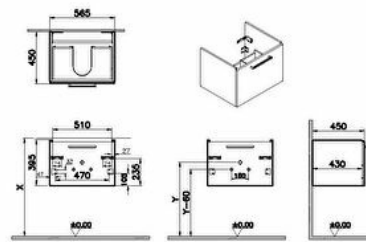

### Technical specifications

<b>Colour</b>	Walnut
<b>Height</b>	395
<b>Width</b>	564
<b>Depth</b>	451
<b>Designer</b>	VitrA Design Team
<b>Finish</b>	Melamine
<b>Finish-Front</b>	Melamine

<b>Body Coating</b>	Melamine
<b>Body Colour</b>	Walnut
<b>Body Material</b>	MDF
<b>Drawer option</b>	1 drawer
<b>LED</b>	No
<b>Drainer</b>	Including
<b>Syphon Cut-Out</b>	Yes

<b>Assembly</b>	Suspended
<b>Number of Doors</b>	1
<b>Packaged Product Sizes (WxDxH)</b>	614X501X445
<b>Grip</b>	Root Bar Handle
<b>Leg Option</b>	No
<b>Guarantee</b>	2
<b>Marketing Measure (cm)</b>	60

### Technical specifications

**Colour:** Walnut **Height:** 395 **Width:** 564 **Depth:** 451 **Designer:** VitrA Design Team **Finish:** Melamine **Finish-Front:** Melamine **Front Colour:** Walnut **Front Material:** MDF **Full Extension:** Yes **Handle Material:** Zamak **Material:** Melamine **Soft close:** Yes **Syphon:** Syphon Included **Washbasin Type:** Compatible with vanity basin **Body Coating:** Melamine **Body Colour:** Walnut **Body Material:** MDF **Drawer option:** 1 drawer **LED:** No **Drainer:** Including **Syphon Cut-Out:** Yes **Assembly:** Suspended **Number of Doors:** 1 **Packaged Product Sizes (WxDxH):** 614X501X445 **Grip:** Root Bar Handle **Leg Option:** No **Guarantee:** 2 **Marketing Measure (cm):** 60