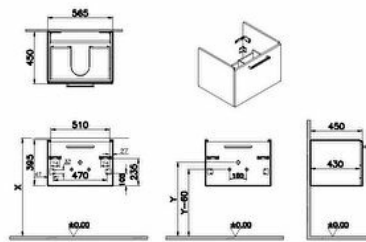

Collection: Root Flat

Technical specifications

Colour	Cordoba
Height	395
Width	564
Depth	451
Designer	VitrA Design Team
Finish-Front	Melamine
Front Colour	Cordoba

Body Material	Chipboard
Drawer option	1 drawer
LED	No
Drainer	Including
Syphon Cut-Out	Yes
Assembly	Suspended

Front Material	Chipboard
Full Extension	Yes
Handle Material	Zamak
Soft close	Yes
Syphon	Syphon Included
Washbasin Type	Compatible with vanity basin
Body Coating	Melamine
Body Colour	Cordoba

Number of Doors	1
Packaged Product	614X501X445
Sizes (WxDxH)	
Grip	Root Bar Handle
Leg Option	No
Guarantee	2
Marketing Measure (cm)	60
Finish	Melamine
Material	Melamine

2A technical drawing

Technical specifications

Colour: Cordoba **Height:** 395 **Width:** 564 **Depth:** 451 **Designer:** VitrA Design Team **Finish-Front:** Melamine **Front Colour:** Cordoba
Front Material: Chipboard **Full Extension:** Yes **Handle Material:** Zamak **Soft close:** Yes **Syphon:** Syphon Included **Washbasin Type:**
 Compatible with vanity basin **Body Coating:** Melamine **Body Colour:** Cordoba **Body Material:** Chipboard **Drawer option:** 1 drawer
LED: No **Drainer:** Including **Syphon Cut-Out:** Yes **Assembly:** Suspended **Number of Doors:** 1 **Packaged Product Sizes (WxDxH):**
 614X501X445 **Grip:** Root Bar Handle **Leg Option:** No **Guarantee:** 2 **Marketing Measure (cm):** 60 **Finish:** Melamine **Material:**
 Melamine