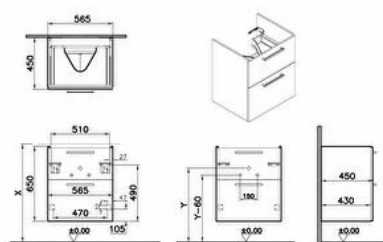

## Technical specifications

<b>Colour</b>	Glossy white
<b>Height</b>	650
<b>Width</b>	564
<b>Depth</b>	451
<b>Designer</b>	VitrA Design Team
<b>Finish</b>	PET
<b>Finish-Front</b>	PET

<b>Washbasin Type</b>	Compatible with vanity basin
<b>Body Coating</b>	PET
<b>Body Colour</b>	White high gloss
<b>Body Material</b>	MDF
<b>Drawer option</b>	2 Drawers
<b>LED</b>	No

<b>Drainer</b>	Including
<b>Syphon Cut-Out</b>	Yes
<b>Assembly</b>	Suspended
<b>Number of Doors</b>	2
<b>Packaged Product Sizes (WxDxH)</b>	614X501X700
<b>Grip</b>	Root Bar Handle
<b>Leg Option</b>	No
<b>Guarantee</b>	2

## 2A technical drawing

**Technical specifications**

**Colour:** Glossy white **Height:** 650 **Width:** 564 **Depth:** 451 **Designer:** VitrA Design Team **Finish:** PET **Finish-Front:** PET **Front**

**Number of Doors:** 2 **Packaged Product Sizes (WxDxH):** 614X501X700 **Grip:** Root Bar Handle **Leg Option:** No **Guarantee:** 2

**Marketing Measure (cm):** 60