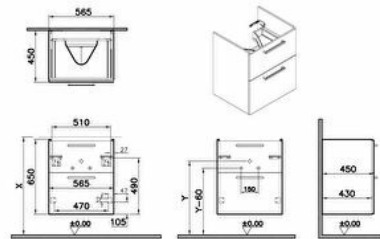

Collection: Root Flat

Technical specifications

Colour	Matt Rock Grey
Height	650
Width	564
Depth	451
Designer	VitrA Design Team
Finish	PET
Finish-Front	PET

Body Coating	PET
Body Colour	Matt rock grey
Body Material	MDF
Drawer option	2 Drawers
LED	No
Drainer	Including
Syphon Cut-Out	Yes

Front Colour	Matt rock grey
Front Material	MDF
Full Extension	Yes
Handle Material	Zamak
Material	PET
Soft close	Yes
Syphon	Syphon Included
Washbasin Type	Compatible with vanity basin

Assembly	Suspended
Number of Doors	2
Packaged Product Sizes (WxDxH)	614X501X700
Grip	Root Bar Handle
Leg Option	No
Guarantee	2
Marketing Measure (cm)	60

2A technical drawing

**Technical specifications**

Colour: Matt Rock Grey **Height:** 650 **Width:** 564 **Depth:** 451 **Designer:** VitrA Design Team **Finish:** PET **Finish-Front:** PET **Front Colour:** Matt rock grey **Front Material:** MDF **Full Extension:** Yes **Handle Material:** Zamak **Material:** PET **Soft close:** Yes **Syphon:** Syphon Included **Washbasin Type:** Compatible with vanity basin **Body Coating:** PET **Body Colour:** Matt rock grey **Body Material:** MDF **Drawer option:** 2 Drawers **LED:** No **Drainer:** Including **Syphon Cut-Out:** Yes **Assembly:** Suspended **Number of Doors:** 2 **Packaged Product Sizes (WxDxH):** 614X501X700 **Grip:** Root Bar Handle **Leg Option:** No **Guarantee:** 2 **Marketing Measure (cm):** 60