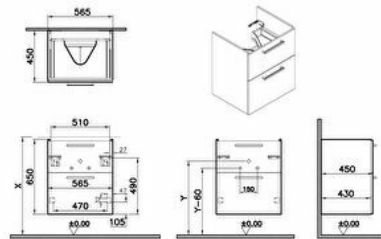

Collection: Root Flat

Technical specifications

Colour	Matt Dark Blue
Height	650
Width	564
Depth	451
Designer	VitrA Design Team
Finish	PET
Finish-Front	PET

Body Coating	PET
Body Colour	Matt dark blue
Body Material	MDF
Drawer option	2 Drawers
LED	No
Drainer	Including
Syphon Cut-Out	Yes

Front Colour	Matt dark blue
Front Material	MDF
Full Extension	Yes
Handle Material	Zamak
Material	PET
Soft close	Yes
Syphon	Syphon Included
Washbasin Type	Compatible with vanity basin

Assembly	Suspended
Number of Doors	2
Packaged Product Sizes (WxDxH)	614X501X700
Grip	Root Bar Handle
Leg Option	No
Guarantee	2
Marketing Measure (cm)	60

2A technical drawing

Technical specifications

Colour: Matt Dark Blue **Height:** 650 **Width:** 564 **Depth:** 451 **Designer:** VitrA Design Team **Finish:** PET **Finish-Front:** PET **Front Colour:** Matt dark blue **Front Material:** MDF **Full Extension:** Yes **Handle Material:** Zamak **Material:** PET **Soft close:** Yes **Syphon:** Syphon Included **Washbasin Type:** Compatible with vanity basin **Body Coating:** PET **Body Colour:** Matt dark blue **Body Material:** MDF **Drawer option:** 2 Drawers **LED:** No **Drainer:** Including **Syphon Cut-Out:** Yes **Assembly:** Suspended **Number of Doors:** 2 **Packaged Product Sizes (WxDxH):** 614X501X700 **Grip:** Root Bar Handle **Leg Option:** No **Guarantee:** 2 **Marketing Measure (cm):** 60