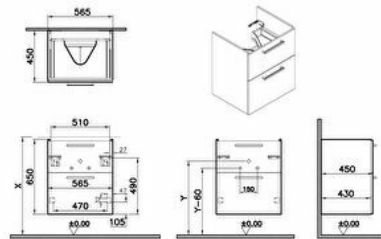

### Technical specifications

<b>Colour</b>	Walnut
<b>Height</b>	650
<b>Width</b>	564
<b>Depth</b>	451
<b>Designer</b>	VitrA Design Team
<b>Finish</b>	Melamine
<b>Finish-Front</b>	Melamine

<b>Body Coating</b>	Melamine
<b>Body Colour</b>	Walnut
<b>Body Material</b>	MDF
<b>Drawer option</b>	2 Drawers
<b>LED</b>	No
<b>Drainer</b>	Including
<b>Syphon Cut-Out</b>	Yes

<b>Assembly</b>	Suspended
<b>Number of Doors</b>	2
<b>Packaged Product Sizes (WxDxH)</b>	614X501X700
<b>Grip</b>	Root Bar Handle
<b>Leg Option</b>	No
<b>Guarantee</b>	2
<b>Marketing Measure (cm)</b>	60

## 2A technical drawing

**Technical specifications**

**Colour:** Walnut **Height:** 650 **Width:** 564 **Depth:** 451 **Designer:** VitrA Design Team **Finish:** Melamine **Finish-Front:** Melamine **Front Colour:** Walnut **Front Material:** MDF **Full Extension:** Yes **Handle Material:** Zamak **Material:** Melamine **Soft close:** Yes **Syphon:** Syphon Included **Washbasin Type:** Compatible with vanity basin **Body Coating:** Melamine **Body Colour:** Walnut **Body Material:** MDF **Drawer option:** 2 Drawers **LED:** No **Drainer:** Including **Syphon Cut-Out:** Yes **Assembly:** Suspended **Number of Doors:** 2 **Packaged Product Sizes (WxDxH):** 614X501X700 **Grip:** Root Bar Handle **Leg Option:** No **Guarantee:** 2 **Marketing Measure (cm):** 60