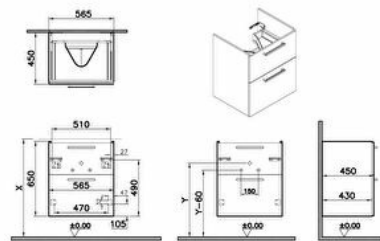

Collection: Root Flat

Technical specifications

Colour	Cordoba
Height	650
Width	564
Depth	451
Designer	VitrA Design Team
Finish-Front	Melamine
Front Colour	Cordoba

Body Material	Chipboard
Drawer option	2 Drawers
LED	No
Drainer	Including
Syphon Cut-Out	Yes
Assembly	Suspended

Front Material	Chipboard
Full Extension	Yes
Handle Material	Zamak
Soft close	Yes
Syphon	Syphon Included
Washbasin Type	Compatible with vanity basin
Body Coating	Melamine
Body Colour	Cordoba

Number of Doors	2
Packaged Product	614X501X700
Sizes (WxDxH)	
Grip	Root Bar Handle
Leg Option	No
Guarantee	2
Marketing Measure (cm)	60
Finish	Melamine
Material	Melamine

2A technical drawing

Technical specifications

Colour: Cordoba **Height:** 650 **Width:** 564 **Depth:** 451 **Designer:** VitrA Design Team **Finish-Front:** Melamine **Front Colour:** Cordoba
Front Material: Chipboard **Full Extension:** Yes **Handle Material:** Zamak **Soft close:** Yes **Syphon:** Syphon Included **Washbasin Type:**
 Compatible with vanity basin **Body Coating:** Melamine **Body Colour:** Cordoba **Body Material:** Chipboard **Drawer option:** 2
 Drawers **LED:** No **Drainer:** Including **Syphon Cut-Out:** Yes **Assembly:** Suspended **Number of Doors:** 2 **Packaged Product Sizes**
(WxDxH): 614X501X700 **Grip:** Root Bar Handle **Leg Option:** No **Guarantee:** 2 **Marketing Measure (cm):** 60 **Finish:** Melamine
Material: Melamine