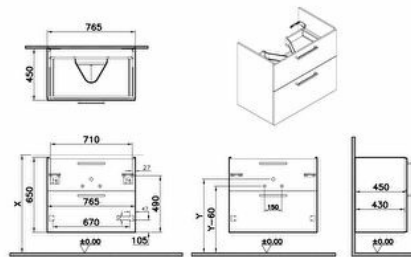

### Technical specifications

<b>Colour</b>	Glossy white
<b>Height</b>	650
<b>Width</b>	764
<b>Depth</b>	451
<b>Designer</b>	VitrA Design Team
<b>Finish</b>	PET
<b>Finish-Front</b>	PET

<b>Body Coating</b>	PET
<b>Body Colour</b>	White high gloss
<b>Body Material</b>	MDF
<b>Drawer option</b>	2 Drawers
<b>LED</b>	No
<b>Drainer</b>	Including

<b>Syphon Cut-Out</b>	Yes
<b>Assembly</b>	Suspended
<b>Number of Doors</b>	2
<b>Packaged Product</b>	814X501X700
<b>Sizes (WxDxH)</b>	
<b>Grip</b>	Root Bar Handle
<b>Leg Option</b>	No
<b>Guarantee</b>	2
<b>Marketing Measure (cm)</b>	80

## 2A technical drawing

**Technical specifications**

**Colour:** Glossy white **Height:** 650 **Width:** 764 **Depth:** 451 **Designer:** VitrA Design Team **Finish:** PET **Finish-Front:** PET **Front Colour:** Glossy White **Front Material:** MDF **Full Extension:** Yes **Handle Material:** Zamak **Material:** PET **Soft close:** Yes **Syphon:** Syphon Included **Washbasin Type:** Compatible with vanity basin **Body Coating:** PET **Body Colour:** White high gloss **Body Material:** MDF **Drawer option:** 2 Drawers **LED:** No **Drainer:** Including **Syphon Cut-Out:** Yes **Assembly:** Suspended **Number of Doors:** 2 **Packaged Product Sizes (WxDxH):** 814X501X700 **Grip:** Root Bar Handle **Leg Option:** No **Guarantee:** 2 **Marketing Measure (cm):** 80