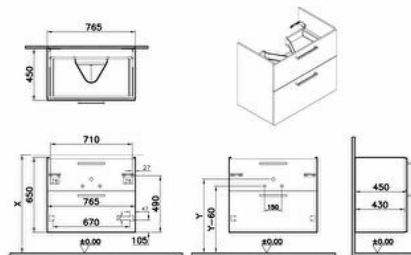

### Technical specifications

<b>Colour</b>	Matt Rock Grey
<b>Height</b>	650
<b>Width</b>	764
<b>Depth</b>	451
<b>Designer</b>	VitrA Design Team
<b>Finish</b>	PET
<b>Finish-Front</b>	PET

<b>Body Coating</b>	PET
<b>Body Colour</b>	Matt rock grey
<b>Body Material</b>	MDF
<b>Drawer option</b>	2 Drawers
<b>LED</b>	No
<b>Drainer</b>	Including
<b>Syphon Cut-Out</b>	Yes

<b>Assembly</b>	Suspended
<b>Number of Doors</b>	2
<b>Packaged Product Sizes (WxDxH)</b>	814X501X700
<b>Grip</b>	Root Bar Handle
<b>Leg Option</b>	No
<b>Guarantee</b>	2
<b>Marketing Measure (cm)</b>	80

### Technical specifications

**Colour:** Matt Rock Grey **Height:** 650 **Width:** 764 **Depth:** 451 **Designer:** VitrA Design Team **Finish:** PET **Finish-Front:** PET **Front Colour:** Matt rock grey **Front Material:** MDF **Full Extension:** Yes **Handle Material:** Zamak **Material:** PET **Soft close:** Yes **Syphon:** Syphon Included **Washbasin Type:** Compatible with vanity basin **Body Coating:** PET **Body Colour:** Matt rock grey **Body Material:** MDF **Drawer option:** 2 Drawers **LED:** No **Drainer:** Including **Syphon Cut-Out:** Yes **Assembly:** Suspended **Number of Doors:** 2 **Packaged Product Sizes (WxDxH):** 814X501X700 **Grip:** Root Bar Handle **Leg Option:** No **Guarantee:** 2 **Marketing Measure (cm):** 80