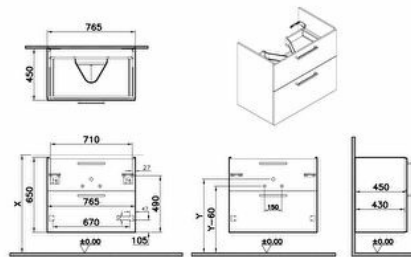

Collection: Root Flat

Technical specifications

Colour	Matt Dark Blue
Height	650
Width	764
Depth	451
Designer	VitrA Design Team
Finish	PET
Finish-Front	PET

Body Coating	PET
Body Colour	Matt dark blue
Body Material	MDF
Drawer option	2 Drawers
LED	No
Drainer	Including
Syphon Cut-Out	Yes

Front Colour	Matt dark blue
Front Material	MDF
Full Extension	Yes
Handle Material	Zamak
Material	PET
Soft close	Yes
Syphon	Syphon Included
Washbasin Type	Compatible with vanity basin

Assembly	Suspended
Number of Doors	2
Packaged Product Sizes (WxDxH)	814X501X700
Grip	Root Bar Handle
Leg Option	No
Guarantee	2
Marketing Measure (cm)	80

2A technical drawing

Technical specifications

Colour: Matt Dark Blue **Height:** 650 **Width:** 764 **Depth:** 451 **Designer:** VitrA Design Team **Finish:** PET **Finish-Front:** PET **Front Colour:** Matt dark blue **Front Material:** MDF **Full Extension:** Yes **Handle Material:** Zamak **Material:** PET **Soft close:** Yes **Syphon:** Syphon Included **Washbasin Type:** Compatible with vanity basin **Body Coating:** PET **Body Colour:** Matt dark blue **Body Material:** MDF **Drawer option:** 2 Drawers **LED:** No **Drainer:** Including **Syphon Cut-Out:** Yes **Assembly:** Suspended **Number of Doors:** 2 **Packaged Product Sizes (WxDxH):** 814X501X700 **Grip:** Root Bar Handle **Leg Option:** No **Guarantee:** 2 **Marketing Measure (cm):** 80