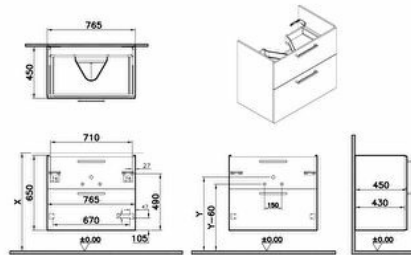

### Technical specifications

<b>Colour</b>	Walnut
<b>Height</b>	650
<b>Width</b>	764
<b>Depth</b>	451
<b>Designer</b>	VitrA Design Team
<b>Finish</b>	Melamine
<b>Finish-Front</b>	Melamine

<b>Body Coating</b>	Melamine
<b>Body Colour</b>	Walnut
<b>Body Material</b>	MDF
<b>Drawer option</b>	2 Drawers
<b>LED</b>	No
<b>Drainer</b>	Including
<b>Syphon Cut-Out</b>	Yes

<b>Assembly</b>	Suspended
<b>Number of Doors</b>	2
<b>Packaged Product Sizes (WxDxH)</b>	814X501X700
<b>Grip</b>	Root Bar Handle
<b>Leg Option</b>	No
<b>Guarantee</b>	2
<b>Marketing Measure (cm)</b>	80

## 2A technical drawing

**Technical specifications**

**Colour:** Walnut **Height:** 650 **Width:** 764 **Depth:** 451 **Designer:** VitrA Design Team **Finish:** Melamine **Finish-Front:** Melamine **Front Colour:** Walnut **Front Material:** MDF **Full Extension:** Yes **Handle Material:** Zamak **Material:** Melamine **Soft close:** Yes **Syphon:** Syphon Included **Washbasin Type:** Compatible with vanity basin **Body Coating:** Melamine **Body Colour:** Walnut **Body Material:** MDF **Drawer option:** 2 Drawers **LED:** No **Drainer:** Including **Syphon Cut-Out:** Yes **Assembly:** Suspended **Number of Doors:** 2 **Packaged Product Sizes (WxDxH):** 814X501X700 **Grip:** Root Bar Handle **Leg Option:** No **Guarantee:** 2 **Marketing Measure (cm):** 80