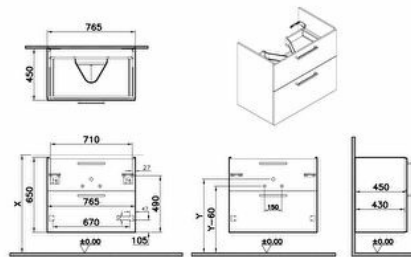

### Technical specifications

<b>Colour</b>	Cordoba
<b>Height</b>	650
<b>Width</b>	764
<b>Depth</b>	451
<b>Designer</b>	VitrA Design Team
<b>Finish-Front</b>	Melamine
<b>Front Colour</b>	Cordoba

<b>Body Material</b>	Chipboard
<b>Drawer option</b>	2 Drawers
<b>LED</b>	No
<b>Drainer</b>	Including
<b>Syphon Cut-Out</b>	Yes
<b>Assembly</b>	Suspended

<b>Number of Doors</b>	2
<b>Packaged Product</b>	814X501X700
<b>Sizes (WxDxH)</b>	
<b>Grip</b>	Root Bar Handle
<b>Leg Option</b>	No
<b>Guarantee</b>	2
<b>Marketing Measure (cm)</b>	80
<b>Finish</b>	Melamine
<b>Material</b>	Melamine

## 2A technical drawing

**Technical specifications**

**Colour:** Cordoba **Height:** 650 **Width:** 764 **Depth:** 451 **Designer:** VitrA Design Team **Finish-Front:** Melamine **Front Colour:** Cordoba  
**Front Material:** Chipboard **Full Extension:** Yes **Handle Material:** Zamak **Soft close:** Yes **Syphon:** Syphon Included **Washbasin Type:**  
 Compatible with vanity basin **Body Coating:** Melamine **Body Colour:** Cordoba **Body Material:** Chipboard **Drawer option:** 2  
 Drawers **LED:** No **Drainer:** Including **Syphon Cut-Out:** Yes **Assembly:** Suspended **Number of Doors:** 2 **Packaged Product Sizes**  
**(WxDxH):** 814X501X700 **Grip:** Root Bar Handle **Leg Option:** No **Guarantee:** 2 **Marketing Measure (cm):** 80 **Finish:** Melamine  
**Material:** Melamine