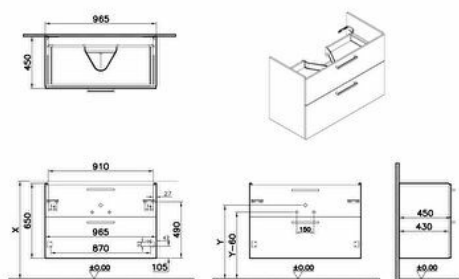

Collection: Root Flat

Technical specifications

Colour	Glossy white
Height	650
Width	964
Depth	451
Designer	VitrA Design Team
Finish	PET
Finish-Front	PET

Body Coating	PET
Body Colour	White high gloss
Body Material	MDF
Drawer option	2 Drawers
LED	No
Drainer	Including

Front Colour	Glossy White
Front Material	MDF
Full Extension	Yes
Handle Material	Zamak
Material	PET
Soft close	Yes
Syphon	Syphon Included
Washbasin Type	Compatible with vanity basin

Syphon Cut-Out	Yes
Assembly	Suspended
Number of Doors	2
Packaged Product	1014X501X700
Sizes (WxDxH)	
Grip	Root Bar Handle
Leg Option	No
Guarantee	2
Marketing Measure (cm)	100

2A technical drawing

**Technical specifications**

Colour: Glossy white **Height:** 650 **Width:** 964 **Depth:** 451 **Designer:** VitrA Design Team **Finish:** PET **Finish-Front:** PET **Front Colour:** Glossy White **Front Material:** MDF **Full Extension:** Yes **Handle Material:** Zamak **Material:** PET **Soft close:** Yes **Syphon:** Syphon Included **Washbasin Type:** Compatible with vanity basin **Body Coating:** PET **Body Colour:** White high gloss **Body Material:** MDF **Drawer option:** 2 Drawers **LED:** No **Drainer:** Including **Syphon Cut-Out:** Yes **Assembly:** Suspended **Number of Doors:** 2 **Packaged Product Sizes (WxDxH):** 1014X501X700 **Grip:** Root Bar Handle **Leg Option:** No **Guarantee:** 2 **Marketing Measure (cm):** 100