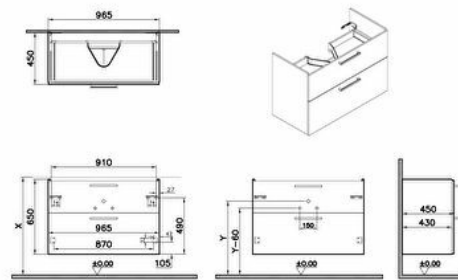

### Technical specifications

<b>Colour</b>	Matt Rock Grey
<b>Height</b>	650
<b>Width</b>	964
<b>Depth</b>	451
<b>Designer</b>	VitrA Design Team
<b>Finish</b>	PET
<b>Finish-Front</b>	PET

<b>Body Coating</b>	PET
<b>Body Colour</b>	Matt rock grey
<b>Body Material</b>	MDF
<b>Drawer option</b>	2 Drawers
<b>LED</b>	No
<b>Drainer</b>	Including
<b>Syphon Cut-Out</b>	Yes

<b>Assembly</b>	Suspended
<b>Number of Doors</b>	2
<b>Packaged Product Sizes (WxDxH)</b>	1014X501X700
<b>Grip</b>	Root Bar Handle
<b>Leg Option</b>	No
<b>Guarantee</b>	2
<b>Marketing Measure (cm)</b>	100

### Technical specifications

**Colour:** Matt Rock Grey **Height:** 650 **Width:** 964 **Depth:** 451 **Designer:** VitrA Design Team **Finish:** PET **Finish-Front:** PET **Front Colour:** Matt rock grey **Front Material:** MDF **Full Extension:** Yes **Handle Material:** Zamak **Material:** PET **Soft close:** Yes **Syphon:** Syphon Included **Washbasin Type:** Compatible with vanity basin **Body Coating:** PET **Body Colour:** Matt rock grey **Body Material:** MDF **Drawer option:** 2 Drawers **LED:** No **Drainer:** Including **Syphon Cut-Out:** Yes **Assembly:** Suspended **Number of Doors:** 2 **Packaged Product Sizes (WxDxH):** 1014X501X700 **Grip:** Root Bar Handle **Leg Option:** No **Guarantee:** 2 **Marketing Measure (cm):** 100