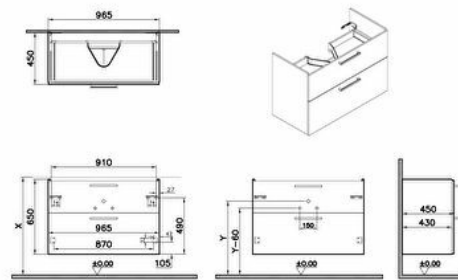

Collection: Root Flat

Technical specifications

| | |
|---------------------|-------------------|
| Colour | Matt Dark Blue |
| Height | 650 |
| Width | 964 |
| Depth | 451 |
| Designer | VitrA Design Team |
| Finish | PET |
| Finish-Front | PET |

| | |
|---------------------------------------|-----------------|
| Assembly | Suspended |
| Number of Doors | 2 |
| Packaged Product Sizes (WxDxH) | 1014X501X700 |
| Grip | Root Bar Handle |
| Leg Option | No |
| Guarantee | 2 |
| Marketing Measure (cm) | 100 |

2A technical drawing

**Technical specifications**

Colour: Matt Dark Blue **Height:** 650 **Width:** 964 **Depth:** 451 **Designer:** VitrA Design Team **Finish:** PET **Finish-Front:** PET **Front Colour:** Matt dark blue **Front Material:** MDF **Full Extension:** Yes **Handle Material:** Zamak **Material:** PET **Soft close:** Yes **Syphon:** Syphon Included **Washbasin Type:** Compatible with vanity basin **Body Coating:** PET **Body Colour:** Matt dark blue **Body Material:** MDF **Drawer option:** 2 Drawers **LED:** No **Drainer:** Including **Syphon Cut-Out:** Yes **Assembly:** Suspended **Number of Doors:** 2 **Packaged Product Sizes (WxDxH):** 1014X501X700 **Grip:** Root Bar Handle **Leg Option:** No **Guarantee:** 2 **Marketing Measure (cm):** 100