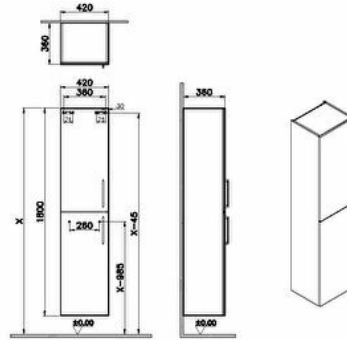

Collection: Root Flat

Technical specifications

Colour	Matt Rock Grey
Height	1800
Width	416
Depth	360
Designer	VitrA Design Team
Finish	PET
Finish-Front	PET

Body Material	MDF
Door Option	2 Doors
LED	No
Assembly	Suspended
Packaged Product Sizes (WxDxH)	466X410X1850
Door Hinge Position	Left-Right

Shelf Type	Glass Shelf
Marketing Measure (cm)	40

Front Colour	Matt rock grey
Front Material	MDF
Handle Material	Zamak
Material	PET
Number of Doors	2
Soft close	Yes
Body Coating	PET
Body Colour	Matt rock grey

Grip	Root Bar Handle
Leg Option	No
Cabinet Type	2 Doors
Guarantee	2
Hinge Type	Crossbar
Hinge Color	Metal
Drawer option	Two Doors

2A technical drawing

Technical specifications

Colour: Matt Rock Grey **Height:** 1800 **Width:** 416 **Depth:** 360 **Designer:** VitrA Design Team **Finish:** PET **Finish-Front:** PET **Front Colour:** Matt rock grey **Front Material:** MDF **Handle Material:** Zamak **Material:** PET **Number of Doors:** 2 **Soft close:** Yes **Body Coating:** PET **Body Colour:** Matt rock grey **Body Material:** MDF **Door Option:** 2 Doors **LED:** No **Assembly:** Suspended **Packaged Product Sizes (WxDxH):** 466X410X1850 **Door Hinge Position:** Left-Right **Grip:** Root Bar Handle **Leg Option:** No **Cabinet Type:** 2 Doors **Guarantee:** 2 **Hinge Type:** Crossbar **Hinge Color:** Metal **Drawer option:** Two Doors **Shelf Type:** Glass Shelf **Marketing Measure (cm):** 40