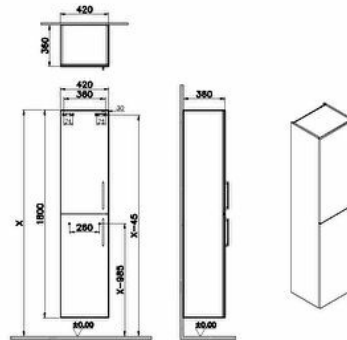

### Technical specifications

<b>Colour</b>	Matt Dark Blue
<b>Height</b>	1800
<b>Width</b>	416
<b>Depth</b>	360
<b>Designer</b>	VitrA Design Team
<b>Finish</b>	PET
<b>Finish-Front</b>	PET

<b>Body Material</b>	MDF
<b>Door Option</b>	2 Doors
<b>LED</b>	No
<b>Assembly</b>	Suspended
<b>Packaged Product Sizes (WxDxH)</b>	466X410X1850
<b>Door Hinge Position</b>	Left-Right

<b>Shelf Type</b>	Glass Shelf
<b>Marketing Measure (cm)</b>	40

<b>Front Colour</b>	Matt dark blue
<b>Front Material</b>	MDF
<b>Handle Material</b>	Zamak
<b>Material</b>	PET
<b>Number of Doors</b>	2
<b>Soft close</b>	Yes
<b>Body Coating</b>	PET
<b>Body Colour</b>	Matt dark blue

## 2A technical drawing

### Technical specifications

**Colour:** Matt Dark Blue **Height:** 1800 **Width:** 416 **Depth:** 360 **Designer:** VitrA Design Team **Finish:** PET **Finish-Front:** PET **Front Colour:** Matt dark blue **Front Material:** MDF **Handle Material:** Zamak **Material:** PET **Number of Doors:** 2 **Soft close:** Yes **Body Coating:** PET **Body Colour:** Matt dark blue **Body Material:** MDF **Door Option:** 2 Doors **LED:** No **Assembly:** Suspended **Packaged Product Sizes (WxDxH):** 466X410X1850 **Door Hinge Position:** Left-Right **Grip:** Root Bar Handle **Leg Option:** No **Cabinet Type:** 2 Doors **Guarantee:** 2 **Hinge Type:** Crossbar **Hinge Color:** Metal **Drawer option:** Two Doors **Shelf Type:** Glass Shelf **Marketing Measure (cm):** 40