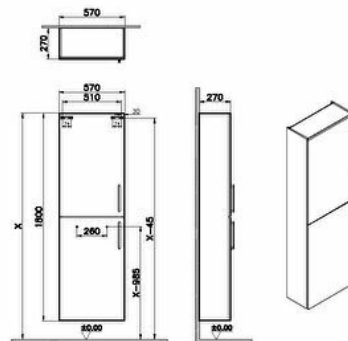

Collection: Root Flat

Technical specifications

Colour	Matt Rock Grey
Height	1800
Width	564
Depth	269
Designer	VitrA Design Team
Finish	PET
Finish-Front	PET

Body Material	MDF
Door Option	2 Doors
LED	No
Assembly	Suspended
Packaged Product Sizes (WxDxH)	614X319X1850
Door Hinge Position	Left-Right

Shelf Type	Glass Shelf
Marketing Measure (cm)	55

Front Colour	Matt rock grey
Front Material	MDF
Handle Material	Zamak
Material	PET
Number of Doors	2
Soft close	Yes
Body Coating	PET
Body Colour	Matt rock grey

Grip	Root Bar Handle
Leg Option	No
Cabinet Type	2 Doors
Guarantee	2
Hinge Type	Crossbar
Hinge Color	Metal
Drawer option	Two Doors

2A technical drawing

Technical specifications

Colour: Matt Rock Grey **Height:** 1800 **Width:** 564 **Depth:** 269 **Designer:** VitrA Design Team **Finish:** PET **Finish-Front:** PET **Front Colour:** Matt rock grey **Front Material:** MDF **Handle Material:** Zamak **Material:** PET **Number of Doors:** 2 **Soft close:** Yes **Body Coating:** PET **Body Colour:** Matt rock grey **Body Material:** MDF **Door Option:** 2 Doors **LED:** No **Assembly:** Suspended **Packaged Product Sizes (WxDxH):** 614X319X1850 **Door Hinge Position:** Left-Right **Grip:** Root Bar Handle **Leg Option:** No **Cabinet Type:** 2 Doors **Guarantee:** 2 **Hinge Type:** Crossbar **Hinge Color:** Metal **Drawer option:** Two Doors **Shelf Type:** Glass Shelf **Marketing Measure (cm):** 55