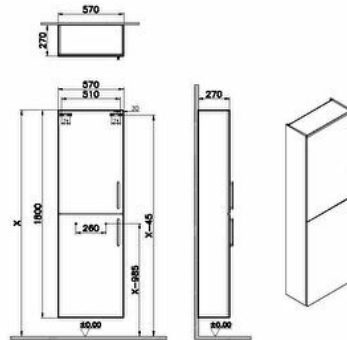

### Technical specifications

<b>Colour</b>	Matt Dark Blue
<b>Height</b>	1800
<b>Width</b>	564
<b>Depth</b>	269
<b>Designer</b>	VitrA Design Team
<b>Finish</b>	PET
<b>Finish-Front</b>	PET

<b>Body Material</b>	MDF
<b>Door Option</b>	2 Doors
<b>LED</b>	No
<b>Assembly</b>	Suspended
<b>Packaged Product Sizes (WxDxH)</b>	614X319X1850
<b>Door Hinge Position</b>	Left-Right

<b>Shelf Type</b>	Glass Shelf
<b>Marketing Measure (cm)</b>	55

<b>Front Colour</b>	Matt dark blue
<b>Front Material</b>	MDF
<b>Handle Material</b>	Zamak
<b>Material</b>	PET
<b>Number of Doors</b>	2
<b>Soft close</b>	Yes
<b>Body Coating</b>	PET
<b>Body Colour</b>	Matt dark blue

## 2A technical drawing

### Technical specifications

**Colour:** Matt Dark Blue **Height:** 1800 **Width:** 564 **Depth:** 269 **Designer:** VitrA Design Team **Finish:** PET **Finish-Front:** PET **Front Colour:** Matt dark blue **Front Material:** MDF **Handle Material:** Zamak **Material:** PET **Number of Doors:** 2 **Soft close:** Yes **Body Coating:** PET **Body Colour:** Matt dark blue **Body Material:** MDF **Door Option:** 2 Doors **LED:** No **Assembly:** Suspended **Packaged Product Sizes (WxDxH):** 614X319X1850 **Door Hinge Position:** Left-Right **Grip:** Root Bar Handle **Leg Option:** No **Cabinet Type:** 2 Doors **Guarantee:** 2 **Hinge Type:** Crossbar **Hinge Color:** Metal **Drawer option:** Two Doors **Shelf Type:** Glass Shelf **Marketing Measure (cm):** 55