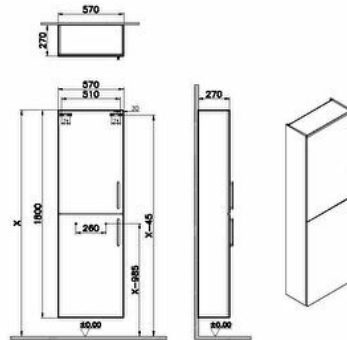

Collection: Root Flat

Technical specifications

Colour	Cordoba
Height	1800
Width	564
Depth	269
Designer	VitrA Design Team
Finish-Front	Melamine
Front Colour	Cordoba

Door Option	2 Doors
LED	No
Assembly	Suspended
Packaged Product	
Sizes (WxDxH)	614X319X1850
Door Hinge Position	Left-Right
Grip	Root Bar Handle
Leg Option	No

Shelf Type	Glass Shelf
Marketing Measure (cm)	55

Front Material	Chipboard
Handle Material	Zamak
Number of Doors	2
Soft close	Yes
Body Coating	Melamine
Body Colour	Cordoba
Body Material	Chipboard

Cabinet Type	2 Doors
Guarantee	2
Finish	Melamine
Material	Melamine
Hinge Type	Crossbar
Hinge Color	Metal
Drawer option	Two Doors

2A technical drawing

Technical specifications

Colour: Cordoba **Height:** 1800 **Width:** 564 **Depth:** 269 **Designer:** VitrA Design Team **Finish-Front:** Melamine **Front Colour:** Cordoba **Front Material:** Chipboard **Handle Material:** Zamak **Number of Doors:** 2 **Soft close:** Yes **Body Coating:** Melamine **Body Colour:** Cordoba **Body Material:** Chipboard **Door Option:** 2 Doors **LED:** No **Assembly:** Suspended **Packaged Product Sizes (WxDxH):** 614X319X1850 **Door Hinge Position:** Left-Right **Grip:** Root Bar Handle **Leg Option:** No **Cabinet Type:** 2 Doors **Guarantee:** 2 **Finish:** Melamine **Material:** Melamine **Hinge Type:** Crossbar **Hinge Color:** Metal **Drawer option:** Two Doors **Shelf Type:** Glass Shelf **Marketing Measure (cm):** 55