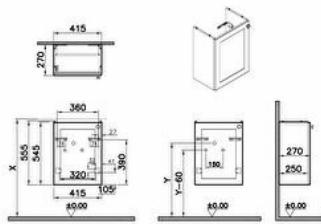

Collection: Root Classic

Technical specifications

Colour	Matt white
Height	545
Width	416
Depth	269
Designer	VitrA Design Team
Door Hinge Position	Left
Finish	PVC
Finish-Front	PVC

Body Colour	Matte White
Body Material	MDF
LED	No
Drainer	Including
Syphon Cut-Out	No

Front Colour	Matt White
Front Material	MDF
Handle Material	Zamak
Material	PVC
Number of Doors	1
Soft close	Yes
Syphon	Syphon Included
Washbasin Type	Compatible with vanity basin

Assembly	Suspended
Drawer option	Single Seat
Packaged Product Sizes (WxDxH)	466X319X595
Grip	Root Round Handle
Leg Option	No
Guarantee	2
Marketing Measure (cm)	45

2A technical drawing

Technical specifications

Colour: Matt white **Height:** 545 **Width:** 416 **Depth:** 269 **Designer:** VitrA Design Team **Door Hinge Position:** Left **Finish:** PVC
Finish-Front: PVC **Front Colour:** Matt White **Front Material:** MDF **Handle Material:** Zamak **Material:** PVC **Number of Doors:** 1 **Soft close:** Yes **Syphon:** Syphon Included **Washbasin Type:** Compatible with vanity basin **Body Colour:** Matte White **Body Material:** MDF **LED:** No **Drainer:** Including **Syphon Cut-Out:** No **Assembly:** Suspended **Drawer option:** Single Seat **Packaged Product Sizes (WxDxH):** 466X319X595 **Grip:** Root Round Handle **Leg Option:** No **Guarantee:** 2 **Marketing Measure (cm):** 45