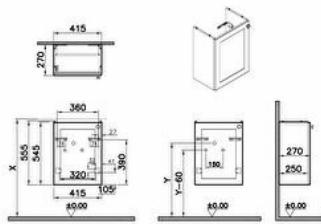

### Technical specifications

<b>Colour</b>	Matte gray
<b>Height</b>	545
<b>Width</b>	416
<b>Depth</b>	269
<b>Designer</b>	VitrA Design Team
<b>Door Hinge Position</b>	Left
<b>Finish</b>	PVC
<b>Finish-Front</b>	PVC

<b>Drawer option</b>	Single Seat
<b>Packaged Product</b>	466X319X595
<b>Sizes (WxDxH)</b>	
<b>Grip</b>	Root Round Handle
<b>Leg Option</b>	No
<b>Guarantee</b>	2
<b>Marketing Measure (cm)</b>	45

## 2A technical drawing

**Technical specifications**

**Colour:** Matte gray **Height:** 545 **Width:** 416 **Depth:** 269 **Designer:** VitrA Design Team **Door Hinge Position:** Left **Finish:** PVC  
**Finish-Front:** PVC **Front Colour:** Matte Grey **Front Material:** MDF **Handle Material:** Zamak **Material:** PVC **Number of Doors:** 1 **Soft close:** Yes **Syphon:** Syphon Included **Washbasin Type:** Compatible with vanity basin **Body Colour:** Matte Grey **Body Material:** MDF  
**LED:** No **Drainer:** Including **Syphon Cut-Out:** No **Assembly:** Suspended **Drawer option:** Single Seat **Packaged Product Sizes (WxDxH):** 466X319X595 **Grip:** Root Round Handle **Leg Option:** No **Guarantee:** 2 **Marketing Measure (cm):** 45