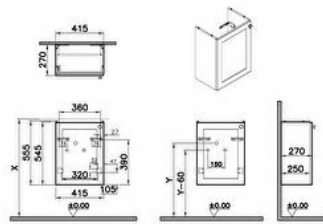

### Technical specifications

<b>Colour</b>	Matte Fiyord Green
<b>Height</b>	545
<b>Width</b>	416
<b>Depth</b>	269
<b>Designer</b>	VitrA Design Team
<b>Door Hinge Position</b>	Left
<b>Finish</b>	PVC
<b>Finish-Front</b>	PVC

<b>Drawer option</b>	Single Seat
<b>Packaged Product</b>	466X319X595
<b>Sizes (WxDxH)</b>	
<b>Grip</b>	Root Round Handle
<b>Leg Option</b>	No
<b>Guarantee</b>	2
<b>Marketing Measure (cm)</b>	45

## 2A technical drawing

### Technical specifications

**Colour:** Matte Fiyord Green **Height:** 545 **Width:** 416 **Depth:** 269 **Designer:** VitrA Design Team **Door Hinge Position:** Left **Finish:** PVC **Finish-Front:** PVC **Front Colour:** Matt fijord green **Front Material:** MDF **Handle Material:** Zamak **Material:** PVC **Number of Doors:** 1 **Soft close:** Yes **Syphon:** Syphon Included **Washbasin Type:** Compatible with vanity basin **Body Colour:** Matt fijord green **Body Material:** MDF **LED:** No **Drainer:** Including **Syphon Cut-Out:** No **Assembly:** Suspended **Drawer option:** Single Seat **Packaged Product Sizes (WxDxH):** 466X319X595 **Grip:** Root Round Handle **Leg Option:** No **Guarantee:** 2 **Marketing Measure (cm):** 45