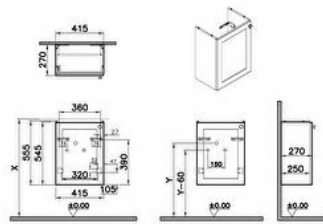

### Technical specifications

<b>Colour</b>	Matt Dark Blue
<b>Height</b>	545
<b>Width</b>	416
<b>Depth</b>	269
<b>Designer</b>	VitrA Design Team
<b>Door Hinge Position</b>	Left
<b>Finish</b>	PVC
<b>Finish-Front</b>	PVC

<b>Drawer option</b>	Single Seat
<b>Packaged Product</b>	466X319X595
<b>Sizes (WxDxH)</b>	
<b>Grip</b>	Root Round Handle
<b>Leg Option</b>	No
<b>Guarantee</b>	2
<b>Marketing Measure (cm)</b>	45

## 2A technical drawing

### Technical specifications

**Colour:** Matt Dark Blue **Height:** 545 **Width:** 416 **Depth:** 269 **Designer:** VitrA Design Team **Door Hinge Position:** Left **Finish:** PVC  
**Finish-Front:** PVC **Front Colour:** Matt dark blue **Front Material:** MDF **Handle Material:** Zamak **Material:** PVC **Number of Doors:** 1  
**Soft close:** Yes **Syphon:** Syphon Included **Washbasin Type:** Compatible with vanity basin **Body Colour:** Matt dark blue **Body Material:** MDF **LED:** No **Drainer:** Including **Syphon Cut-Out:** No **Assembly:** Suspended **Drawer option:** Single Seat **Packaged Product Sizes (WxDxH):** 466X319X595 **Grip:** Root Round Handle **Leg Option:** No **Guarantee:** 2 **Marketing Measure (cm):** 45