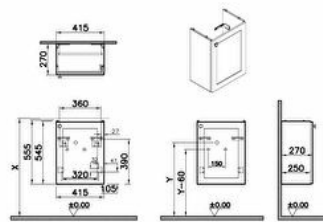

### Technical specifications

<b>Colour</b>	Matt white
<b>Height</b>	545
<b>Width</b>	416
<b>Depth</b>	269
<b>Designer</b>	VitrA Design Team
<b>Door Hinge Position</b>	Right
<b>Finish</b>	PVC
<b>Finish-Front</b>	PVC

<b>Assembly</b>	Suspended
<b>Drawer option</b>	Single Seat
<b>Packaged Product Sizes (WxDxH)</b>	466X319X595
<b>Grip</b>	Root Round Handle
<b>Leg Option</b>	No
<b>Guarantee</b>	2
<b>Marketing Measure (cm)</b>	45

### Technical specifications

**Colour:** Matt white **Height:** 545 **Width:** 416 **Depth:** 269 **Designer:** VitrA Design Team **Door Hinge Position:** Right **Finish:** PVC  
**Finish-Front:** PVC **Front Colour:** Matt White **Front Material:** MDF **Handle Material:** Zamak **Material:** PVC **Number of Doors:** 1 **Soft close:** Yes **Syphon:** Syphon Included **Washbasin Type:** Compatible with vanity basin **Body Colour:** Matte White **Body Material:** MDF **LED:** No **Drainer:** Including **Syphon Cut-Out:** No **Assembly:** Suspended **Drawer option:** Single Seat **Packaged Product Sizes (WxDxH):** 466X319X595 **Grip:** Root Round Handle **Leg Option:** No **Guarantee:** 2 **Marketing Measure (cm):** 45