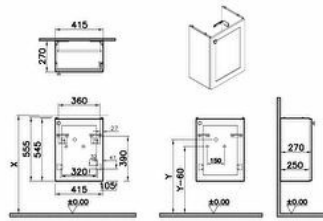

### Technical specifications

|                            |                   |
|----------------------------|-------------------|
| <b>Colour</b>              | Matte gray        |
| <b>Height</b>              | 545               |
| <b>Width</b>               | 416               |
| <b>Depth</b>               | 269               |
| <b>Designer</b>            | VitrA Design Team |
| <b>Door Hinge Position</b> | Right             |
| <b>Finish</b>              | PVC               |
| <b>Finish-Front</b>        | PVC               |

|                               |                   |
|-------------------------------|-------------------|
| <b>Drawer option</b>          | Single Seat       |
| <b>Packaged Product</b>       | 466X319X595       |
| <b>Sizes (WxDxH)</b>          |                   |
| <b>Grip</b>                   | Root Round Handle |
| <b>Leg Option</b>             | No                |
| <b>Guarantee</b>              | 2                 |
| <b>Marketing Measure (cm)</b> | 45                |

### Technical specifications

**Colour:** Matte gray **Height:** 545 **Width:** 416 **Depth:** 269 **Designer:** VitrA Design Team **Door Hinge Position:** Right **Finish:** PVC  
**Finish-Front:** PVC **Front Colour:** Matte Grey **Front Material:** MDF **Handle Material:** Zamak **Material:** PVC **Number of Doors:** 1 **Soft close:** Yes **Syphon:** Syphon Included **Washbasin Type:** Compatible with vanity basin **Body Colour:** Matte Grey **Body Material:** MDF  
**LED:** No **Drainer:** Including **Syphon Cut-Out:** No **Assembly:** Suspended **Drawer option:** Single Seat **Packaged Product Sizes (WxDxH):** 466X319X595 **Grip:** Root Round Handle **Leg Option:** No **Guarantee:** 2 **Marketing Measure (cm):** 45