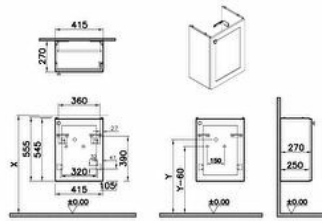

### Technical specifications

<b>Colour</b>	Matte Fiyord Green
<b>Height</b>	545
<b>Width</b>	416
<b>Depth</b>	269
<b>Designer</b>	VitrA Design Team
<b>Door Hinge Position</b>	Right
<b>Finish</b>	PVC
<b>Finish-Front</b>	PVC

<b>Drawer option</b>	Single Seat
<b>Packaged Product</b>	466X319X595
<b>Sizes (WxDxH)</b>	
<b>Grip</b>	Root Round Handle
<b>Leg Option</b>	No
<b>Guarantee</b>	2
<b>Marketing Measure (cm)</b>	45

### Technical specifications

**Colour:** Matte Fiyord Green **Height:** 545 **Width:** 416 **Depth:** 269 **Designer:** VitrA Design Team **Door Hinge Position:** Right **Finish:** PVC **Finish-Front:** PVC **Front Colour:** Matt fijord green **Front Material:** MDF **Handle Material:** Zamak **Material:** PVC **Number of Doors:** 1 **Soft close:** Yes **Syphon:** Syphon Included **Washbasin Type:** Compatible with vanity basin **Body Colour:** Matt fijord green **Body Material:** MDF **LED:** No **Drainer:** Including **Syphon Cut-Out:** No **Assembly:** Suspended **Drawer option:** Single Seat **Packaged Product Sizes (WxDxH):** 466X319X595 **Grip:** Root Round Handle **Leg Option:** No **Guarantee:** 2 **Marketing Measure (cm):** 45