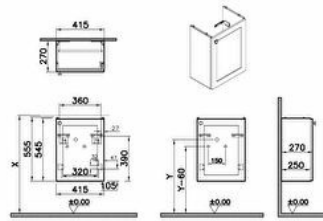

Collection: Root Classic

Technical specifications

Colour	Matt Dark Blue
Height	545
Width	416
Depth	269
Designer	VitrA Design Team
Door Hinge Position	Right
Finish	PVC
Finish-Front	PVC

Body Colour	Matt dark blue
Body Material	MDF
LED	No
Drainer	Including
Syphon Cut-Out	No
Assembly	Suspended

Front Colour	Matt dark blue
Front Material	MDF
Handle Material	Zamak
Material	PVC
Number of Doors	1
Soft close	Yes
Syphon	Syphon Included
Washbasin Type	Compatible with vanity basin

Drawer option	Single Seat
Packaged Product	466X319X595
Sizes (WxDxH)	
Grip	Root Round Handle
Leg Option	No
Guarantee	2
Marketing Measure (cm)	45

2A technical drawing

Technical specifications

Colour: Matt Dark Blue **Height:** 545 **Width:** 416 **Depth:** 269 **Designer:** VitrA Design Team **Door Hinge Position:** Right **Finish:** PVC **Finish-Front:** PVC **Front Colour:** Matt dark blue **Front Material:** MDF **Handle Material:** Zamak **Material:** PVC **Number of Doors:** 1 **Soft close:** Yes **Syphon:** Syphon Included **Washbasin Type:** Compatible with vanity basin **Body Colour:** Matt dark blue **Body Material:** MDF **LED:** No **Drainer:** Including **Syphon Cut-Out:** No **Assembly:** Suspended **Drawer option:** Single Seat **Packaged Product Sizes (WxDxH):** 466X319X595 **Grip:** Root Round Handle **Leg Option:** No **Guarantee:** 2 **Marketing Measure (cm):** 45