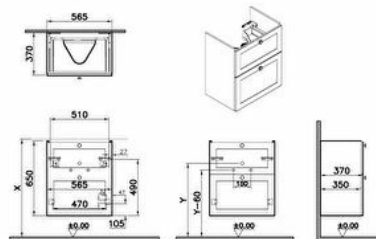

### Technical specifications

<b>Colour</b>	Matt white
<b>Height</b>	650
<b>Width</b>	564
<b>Depth</b>	375
<b>Designer</b>	VitrA Design Team
<b>Finish</b>	PVC
<b>Finish-Front</b>	PVC
<b>Front Colour</b>	Matt White

<b>Number of Doors</b>	2
<b>Packaged Product</b>	614X425X700
<b>Sizes (WxDxH)</b>	
<b>Grip</b>	Root Round Handle
<b>Leg Option</b>	No
<b>Guarantee</b>	2
<b>Marketing Measure (cm)</b>	60

### Technical specifications

**Colour:** Matt white **Height:** 650 **Width:** 564 **Depth:** 375 **Designer:** VitrA Design Team **Finish:** PVC **Finish-Front:** PVC **Front Colour:** Matt White **Front Material:** MDF **Full Extension:** Yes **Handle Material:** Zamak **Material:** PVC **Soft close:** Yes **Syphon:** Syphon Included **Washbasin Type:** Compatible with vanity basin **Body Colour:** Matte White **Body Material:** MDF **Drawer option:** 2 Drawers **LED:** No **Drainer:** Including **Syphon Cut-Out:** Yes **Assembly:** Suspended **Number of Doors:** 2 **Packaged Product Sizes (WxDxH):** 614X425X700 **Grip:** Root Round Handle **Leg Option:** No **Guarantee:** 2 **Marketing Measure (cm):** 60