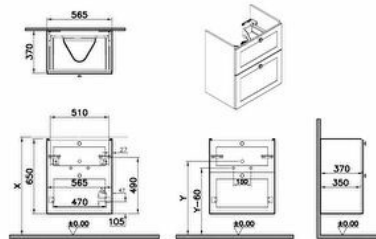

Collection: Root Classic

Technical specifications

Colour	Matte gray	Front Material	MDF
Height	650	Full Extension	Yes
Width	564	Handle Material	Zamak
Depth	375	Material	PVC
Designer	VitrA Design Team	Soft close	Yes
Finish	PVC	Syphon	Syphon Included
Finish-Front	PVC	Washbasin Type	Compatible with vanity basin
Front Colour	Matte Grey	Body Colour	Matte Grey
Body Material	MDF	Number of Doors	2
Drawer option	2 Drawers	Packaged Product	614X425X700
LED	No	Sizes (WxDxH)	
Drainer	Including	Grip	Root Round Handle
Syphon Cut-Out	Yes	Leg Option	No
Assembly	Suspended	Guarantee	2
		Marketing Measure (cm)	60

2A technical drawing

**Technical specifications**

Colour: Matte gray **Height:** 650 **Width:** 564 **Depth:** 375 **Designer:** VitrA Design Team **Finish:** PVC **Finish-Front:** PVC **Front Colour:** Matte Grey **Front Material:** MDF **Full Extension:** Yes **Handle Material:** Zamak **Material:** PVC **Soft close:** Yes **Syphon:** Syphon Included **Washbasin Type:** Compatible with vanity basin **Body Colour:** Matte Grey **Body Material:** MDF **Drawer option:** 2 Drawers **LED:** No **Drainer:** Including **Syphon Cut-Out:** Yes **Assembly:** Suspended **Number of Doors:** 2 **Packaged Product Sizes (WxDxH):** 614X425X700 **Grip:** Root Round Handle **Leg Option:** No **Guarantee:** 2 **Marketing Measure (cm):** 60