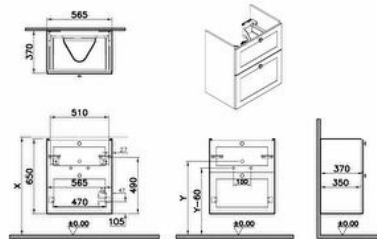

Collection: Root Classic

Technical specifications

Colour	Matte Fjord Green
Height	650
Width	564
Depth	375
Designer	VitrA Design Team
Finish	PVC
Finish-Front	PVC
Front Colour	Matt fjord green

Body Material	MDF
Drawer option	2 Drawers
LED	No
Drainer	Including
Syphon Cut-Out	Yes
Assembly	Suspended

Front Material	MDF
Full Extension	Yes
Handle Material	Zamak
Material	PVC
Soft close	Yes
Syphon	Syphon Included
Washbasin Type	Compatible with vanity basin
Body Colour	Matt fjord green

Number of Doors	2
Packaged Product	614X425X700
Sizes (WxDxH)	
Grip	Root Round Handle
Leg Option	No
Guarantee	2
Marketing Measure (cm)	60

2A technical drawing

**Technical specifications**

Colour: Matte Fiyord Green **Height:** 650 **Width:** 564 **Depth:** 375 **Designer:** VitrA Design Team **Finish:** PVC **Finish-Front:** PVC **Front Colour:** Matt fijord green **Front Material:** MDF **Full Extension:** Yes **Handle Material:** Zamak **Material:** PVC **Soft close:** Yes **Syphon:** Syphon Included **Washbasin Type:** Compatible with vanity basin **Body Colour:** Matt fijord green **Body Material:** MDF **Drawer option:** 2 Drawers **LED:** No **Drainer:** Including **Syphon Cut-Out:** Yes **Assembly:** Suspended **Number of Doors:** 2 **Packaged Product Sizes (WxDxH):** 614X425X700 **Grip:** Root Round Handle **Leg Option:** No **Guarantee:** 2 **Marketing Measure (cm):** 60