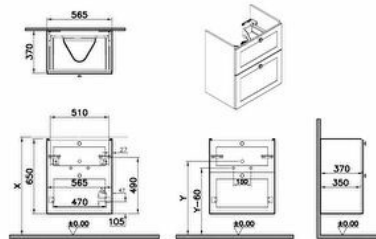

Collection: Root Classic

Technical specifications

Colour	Matt Dark Blue	Front Material	MDF
Height	650	Full Extension	Yes
Width	564	Handle Material	Zamak
Depth	375	Material	PVC
Designer	VitrA Design Team	Soft close	Yes
Finish	PVC	Syphon	Syphon Included
Finish-Front	PVC	Washbasin Type	Compatible with vanity basin
Front Colour	Matt dark blue	Body Colour	Matt dark blue
Body Material	MDF	Number of Doors	2
Drawer option	2 Drawers	Packaged Product	614X425X700
LED	No	Sizes (WxDxH)	
Drainer	Including	Grip	Root Round Handle
Syphon Cut-Out	Yes	Leg Option	No
Assembly	Suspended	Guarantee	2
		Marketing Measure (cm)	60

2A technical drawing

**Technical specifications**

Colour: Matt Dark Blue **Height:** 650 **Width:** 564 **Depth:** 375 **Designer:** VitrA Design Team **Finish:** PVC **Finish-Front:** PVC **Front Colour:** Matt dark blue **Front Material:** MDF **Full Extension:** Yes **Handle Material:** Zamak **Material:** PVC **Soft close:** Yes **Syphon:** Syphon Included **Washbasin Type:** Compatible with vanity basin **Body Colour:** Matt dark blue **Body Material:** MDF **Drawer option:** 2 Drawers **LED:** No **Drainer:** Including **Syphon Cut-Out:** Yes **Assembly:** Suspended **Number of Doors:** 2 **Packaged Product Sizes (WxDxH):** 614X425X700 **Grip:** Root Round Handle **Leg Option:** No **Guarantee:** 2 **Marketing Measure (cm):** 60