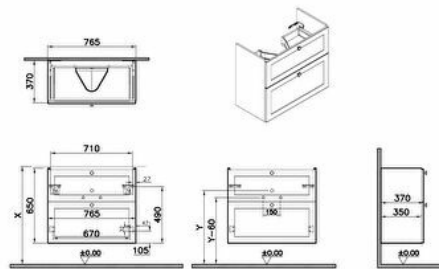

### Technical specifications

<b>Colour</b>	Matt white
<b>Height</b>	650
<b>Width</b>	764
<b>Depth</b>	375
<b>Designer</b>	VitrA Design Team
<b>Finish</b>	PVC
<b>Finish-Front</b>	PVC
<b>Front Colour</b>	Matt White

<b>Number of Doors</b>	2
<b>Packaged Product</b>	814X425X700
<b>Sizes (WxDxH)</b>	
<b>Grip</b>	Root Round Handle
<b>Leg Option</b>	No
<b>Guarantee</b>	2
<b>Marketing Measure (cm)</b>	80

## 2A technical drawing

**Technical specifications**

**Colour:** Matt white **Height:** 650 **Width:** 764 **Depth:** 375 **Designer:** VitrA Design Team **Finish:** PVC **Finish-Front:** PVC **Front Colour:** Matt White **Front Material:** MDF **Full Extension:** Yes **Handle Material:** Zamak **Material:** PVC **Soft close:** Yes **Syphon:** Syphon Included **Washbasin Type:** Compatible with vanity basin **Body Colour:** Matte White **Body Material:** MDF **Drawer option:** 2 Drawers **LED:** No **Drainer:** Including **Syphon Cut-Out:** Yes **Assembly:** Suspended **Number of Doors:** 2 **Packaged Product Sizes (WxDxH):** 814X425X700 **Grip:** Root Round Handle **Leg Option:** No **Guarantee:** 2 **Marketing Measure (cm):** 80