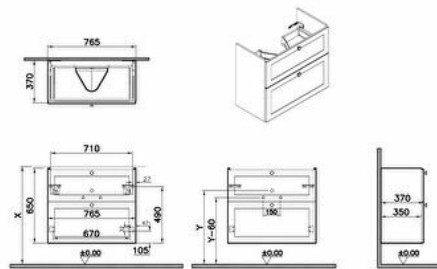

Collection: Root Classic

Technical specifications

Colour	Matte gray
Height	650
Width	764
Depth	375
Designer	VitrA Design Team
Finish	PVC
Finish-Front	PVC
Front Colour	Matte Grey

Body Material	MDF
Drawer option	2 Drawers
LED	No
Drainer	Including
Syphon Cut-Out	Yes
Assembly	Suspended

Front Material	MDF
Full Extension	Yes
Handle Material	Zamak
Material	PVC
Soft close	Yes
Syphon	Syphon Included
Washbasin Type	Compatible with vanity basin
Body Colour	Matte Grey

Number of Doors	2
Packaged Product	814X425X700
Sizes (WxDxH)	814X425X700
Grip	Root Round Handle
Leg Option	No
Guarantee	2
Marketing Measure (cm)	80

2A technical drawing

**Technical specifications**

Colour: Matte gray **Height:** 650 **Width:** 764 **Depth:** 375 **Designer:** VitrA Design Team **Finish:** PVC **Finish-Front:** PVC **Front Colour:** Matte Grey **Front Material:** MDF **Full Extension:** Yes **Handle Material:** Zamak **Material:** PVC **Soft close:** Yes **Syphon:** Syphon Included **Washbasin Type:** Compatible with vanity basin **Body Colour:** Matte Grey **Body Material:** MDF **Drawer option:** 2 Drawers **LED:** No **Drainer:** Including **Syphon Cut-Out:** Yes **Assembly:** Suspended **Number of Doors:** 2 **Packaged Product Sizes (WxDxH):** 814X425X700 **Grip:** Root Round Handle **Leg Option:** No **Guarantee:** 2 **Marketing Measure (cm):** 80