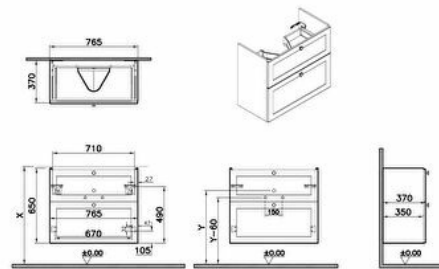

### Technical specifications

<b>Colour</b>	Matte Fjord Green
<b>Height</b>	650
<b>Width</b>	764
<b>Depth</b>	375
<b>Designer</b>	VitrA Design Team
<b>Finish</b>	PVC
<b>Finish-Front</b>	PVC
<b>Front Colour</b>	Matt fjord green

<b>Number of Doors</b>	2
<b>Packaged Product</b>	814X425X700
<b>Sizes (WxDxH)</b>	
<b>Grip</b>	Root Round Handle
<b>Leg Option</b>	No
<b>Guarantee</b>	2
<b>Marketing Measure (cm)</b>	80

### Technical specifications

**Colour:** Matte Fiyord Green **Height:** 650 **Width:** 764 **Depth:** 375 **Designer:** VitrA Design Team **Finish:** PVC **Finish-Front:** PVC **Front Colour:** Matt fijord green **Front Material:** MDF **Full Extension:** Yes **Handle Material:** Zamak **Material:** PVC **Soft close:** Yes **Syphon:** Syphon Included **Washbasin Type:** Compatible with vanity basin **Body Colour:** Matt fijord green **Body Material:** MDF **Drawer option:** 2 Drawers **LED:** No **Drainer:** Including **Syphon Cut-Out:** Yes **Assembly:** Suspended **Number of Doors:** 2 **Packaged Product Sizes (WxDxH):** 814X425X700 **Grip:** Root Round Handle **Leg Option:** No **Guarantee:** 2 **Marketing Measure (cm):** 80