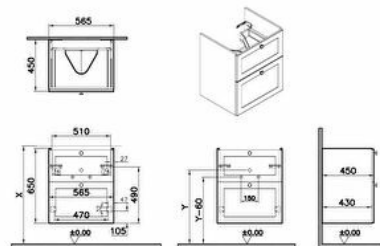

Collection: Root Classic

Technical specifications

Colour	Matt white
Height	650
Width	564
Depth	453
Designer	VitrA Design Team
Finish	PVC
Finish-Front	PVC
Front Colour	Matt White

Body Colour	Matte White
Body Material	MDF
Drawer option	2 Drawers
LED	No
Drainer	Including
Syphon Cut-Out	Yes

Front Material	MDF
Full Extension	Yes
Handle Material	Zamak
Hinge Type	Soft Closing
Material	PVC
Soft close	Yes
Syphon	Syphon Included
Washbasin Type	Compatible with vanity basin

Assembly	Suspended
Number of Doors	2
Packaged Product Sizes (WxDxH)	614X503X700
Grip	Root Round Handle
Leg Option	No
Guarantee	2
Marketing Measure (cm)	60

2A technical drawing

**Technical specifications**

Colour: Matt white **Height:** 650 **Width:** 564 **Depth:** 453 **Designer:** VitrA Design Team **Finish:** PVC **Finish-Front:** PVC **Front Colour:** Matt White **Front Material:** MDF **Full Extension:** Yes **Handle Material:** Zamak **Hinge Type:** Soft Closing **Material:** PVC **Soft close:** Yes **Syphon:** Syphon Included **Washbasin Type:** Compatible with vanity basin **Body Colour:** Matte White **Body Material:** MDF **Drawer option:** 2 Drawers **LED:** No **Drainer:** Including **Syphon Cut-Out:** Yes **Assembly:** Suspended **Number of Doors:** 2 **Packaged Product Sizes (WxDxH):** 614X503X700 **Grip:** Root Round Handle **Leg Option:** No **Guarantee:** 2 **Marketing Measure (cm):** 60