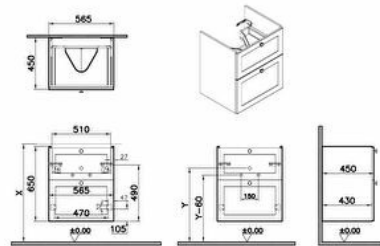

### Technical specifications

<b>Colour</b>	Matte gray
<b>Height</b>	650
<b>Width</b>	564
<b>Depth</b>	453
<b>Designer</b>	VitrA Design Team
<b>Finish</b>	PVC
<b>Finish-Front</b>	PVC
<b>Front Colour</b>	Matte Grey

<b>Number of Doors</b>	2
<b>Packaged Product</b>	614X503X700
<b>Sizes (WxDxH)</b>	
<b>Grip</b>	Root Round Handle
<b>Leg Option</b>	No
<b>Guarantee</b>	2
<b>Marketing Measure (cm)</b>	60

## 2A technical drawing

**Technical specifications**

**Colour:** Matte gray **Height:** 650 **Width:** 564 **Depth:** 453 **Designer:** VitrA Design Team **Finish:** PVC **Finish-Front:** PVC **Front Colour:** Matte Grey **Front Material:** MDF **Full Extension:** Yes **Handle Material:** Zamak **Material:** PVC **Soft close:** Yes **Syphon:** Syphon Included **Washbasin Type:** Compatible with vanity basin **Body Colour:** Matte Grey **Body Material:** MDF **Drawer option:** 2 Drawers **LED:** No **Drainer:** Including **Syphon Cut-Out:** Yes **Assembly:** Suspended **Number of Doors:** 2 **Packaged Product Sizes (WxDxH):** 614X503X700 **Grip:** Root Round Handle **Leg Option:** No **Guarantee:** 2 **Marketing Measure (cm):** 60