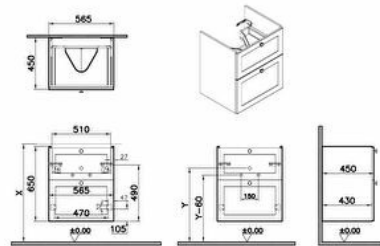

### Technical specifications

<b>Colour</b>	Matte Fjord Green	<b>Front Material</b>	MDF
<b>Height</b>	650	<b>Full Extension</b>	Yes
<b>Width</b>	564	<b>Handle Material</b>	Zamak
<b>Depth</b>	453	<b>Material</b>	PVC
<b>Designer</b>	VitrA Design Team	<b>Soft close</b>	Yes
<b>Finish</b>	PVC	<b>Syphon</b>	Syphon Included
<b>Finish-Front</b>	PVC	<b>Washbasin Type</b>	Compatible with vanity basin
<b>Front Colour</b>	Matt fjord green	<b>Body Colour</b>	Matt fjord green
<b>Body Material</b>	MDF	<b>Number of Doors</b>	2
<b>Drawer option</b>	2 Drawers	<b>Packaged Product</b>	614X503X700
<b>LED</b>	No	<b>Sizes (WxDxH)</b>	
<b>Drainer</b>	Including	<b>Grip</b>	Root Round Handle
<b>Syphon Cut-Out</b>	Yes	<b>Leg Option</b>	No
<b>Assembly</b>	Suspended	<b>Guarantee</b>	2
		<b>Marketing Measure (cm)</b>	60

## 2A technical drawing

### Technical specifications

**Colour:** Matte Fiyord Green **Height:** 650 **Width:** 564 **Depth:** 453 **Designer:** VitrA Design Team **Finish:** PVC **Finish-Front:** PVC **Front Colour:** Matt fijord green **Front Material:** MDF **Full Extension:** Yes **Handle Material:** Zamak **Material:** PVC **Soft close:** Yes **Syphon:** Syphon Included **Washbasin Type:** Compatible with vanity basin **Body Colour:** Matt fijord green **Body Material:** MDF **Drawer option:** 2 Drawers **LED:** No **Drainer:** Including **Syphon Cut-Out:** Yes **Assembly:** Suspended **Number of Doors:** 2 **Packaged Product Sizes (WxDxH):** 614X503X700 **Grip:** Root Round Handle **Leg Option:** No **Guarantee:** 2 **Marketing Measure (cm):** 60