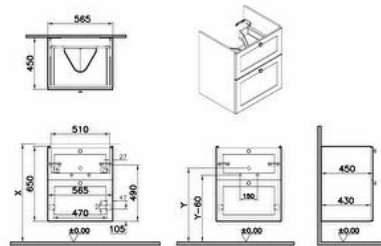

Collection: Root Classic

Technical specifications

Colour	Matt Dark Blue
Height	650
Width	564
Depth	453
Designer	VitrA Design Team
Finish	PVC
Finish-Front	PVC
Front Colour	Matt dark blue

Body Material	MDF
Drawer option	2 Drawers
LED	No
Drainer	Including
Syphon Cut-Out	Yes
Assembly	Suspended

Front Material	MDF
Full Extension	Yes
Handle Material	Zamak
Material	PVC
Soft close	Yes
Syphon	Syphon Included
Washbasin Type	Compatible with vanity basin
Body Colour	Matt dark blue

Number of Doors	2
Packaged Product	614X503X700
Sizes (WxDxH)	
Grip	Root Round Handle
Leg Option	No
Guarantee	2
Marketing Measure (cm)	60

2A technical drawing

**Technical specifications**

Colour: Matt Dark Blue **Height:** 650 **Width:** 564 **Depth:** 453 **Designer:** VitrA Design Team **Finish:** PVC **Finish-Front:** PVC **Front Colour:** Matt dark blue **Front Material:** MDF **Full Extension:** Yes **Handle Material:** Zamak **Material:** PVC **Soft close:** Yes **Syphon:** Syphon Included **Washbasin Type:** Compatible with vanity basin **Body Colour:** Matt dark blue **Body Material:** MDF **Drawer option:** 2 Drawers **LED:** No **Drainer:** Including **Syphon Cut-Out:** Yes **Assembly:** Suspended **Number of Doors:** 2 **Packaged Product Sizes (WxDxH):** 614X503X700 **Grip:** Root Round Handle **Leg Option:** No **Guarantee:** 2 **Marketing Measure (cm):** 60