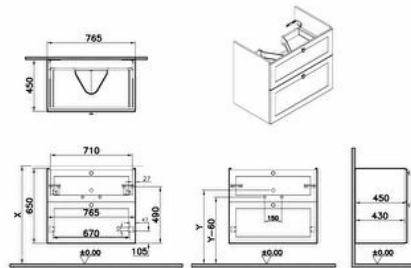

Collection: Root Classic

Technical specifications

Colour	Matt white
Height	650
Width	764
Depth	453
Designer	VitrA Design Team
Finish	PVC
Finish-Front	PVC
Front Colour	Matt White

Body Material	MDF
Drawer option	2 Drawers
LED	No
Drainer	Including
Syphon Cut-Out	Yes
Assembly	Suspended

Front Material	MDF
Full Extension	Yes
Handle Material	Zamak
Material	PVC
Soft close	Yes
Syphon	Syphon Included
Washbasin Type	Compatible with vanity basin
Body Colour	Matte White

Number of Doors	2
Packaged Product	814X503X700
Sizes (WxDxH)	
Grip	Root Round Handle
Leg Option	No
Guarantee	2
Marketing Measure (cm)	80

2A technical drawing

Technical specifications

Colour: Matt white **Height:** 650 **Width:** 764 **Depth:** 453 **Designer:** VitrA Design Team **Finish:** PVC **Finish-Front:** PVC **Front Colour:** Matt White **Front Material:** MDF **Full Extension:** Yes **Handle Material:** Zamak **Material:** PVC **Soft close:** Yes **Syphon:** Syphon Included **Washbasin Type:** Compatible with vanity basin **Body Colour:** Matte White **Body Material:** MDF **Drawer option:** 2 Drawers **LED:** No **Drainer:** Including **Syphon Cut-Out:** Yes **Assembly:** Suspended **Number of Doors:** 2 **Packaged Product Sizes (WxDxH):** 814X503X700 **Grip:** Root Round Handle **Leg Option:** No **Guarantee:** 2 **Marketing Measure (cm):** 80