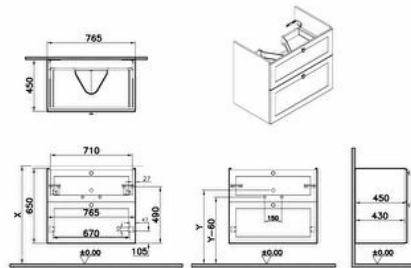

Collection: Root Classic

Technical specifications

Colour	Matte gray
Height	650
Width	764
Depth	453
Designer	VitrA Design Team
Finish	PVC
Finish-Front	PVC
Front Colour	Matte Grey

Body Material	MDF
Drawer option	2 Drawers
LED	No
Drainer	Including
Syphon Cut-Out	Yes
Assembly	Suspended

Front Material	MDF
Full Extension	Yes
Handle Material	Zamak
Material	PVC
Soft close	Yes
Syphon	Syphon Included
Washbasin Type	Compatible with vanity basin
Body Colour	Matte Grey

Number of Doors	2
Packaged Product	814X503X700
Sizes (WxDxH)	
Grip	Root Round Handle
Leg Option	No
Guarantee	2
Marketing Measure (cm)	80

2A technical drawing

**Technical specifications**

Colour: Matte gray **Height:** 650 **Width:** 764 **Depth:** 453 **Designer:** VitrA Design Team **Finish:** PVC **Finish-Front:** PVC **Front Colour:** Matte Grey **Front Material:** MDF **Full Extension:** Yes **Handle Material:** Zamak **Material:** PVC **Soft close:** Yes **Syphon:** Syphon Included **Washbasin Type:** Compatible with vanity basin **Body Colour:** Matte Grey **Body Material:** MDF **Drawer option:** 2 Drawers **LED:** No **Drainer:** Including **Syphon Cut-Out:** Yes **Assembly:** Suspended **Number of Doors:** 2 **Packaged Product Sizes (WxDxH):** 814X503X700 **Grip:** Root Round Handle **Leg Option:** No **Guarantee:** 2 **Marketing Measure (cm):** 80