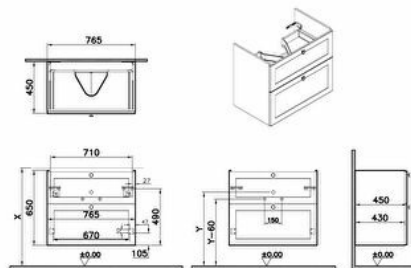

Collection: Root Classic

Technical specifications

| | |
|---------------------|-------------------|
| Colour | Matte Fjord Green |
| Height | 650 |
| Width | 764 |
| Depth | 453 |
| Designer | VitrA Design Team |
| Finish | PVC |
| Finish-Front | PVC |
| Front Colour | Matt fjord green |

| | |
|-------------------------------|-------------------|
| Number of Doors | 2 |
| Packaged Product | 814X503X700 |
| Sizes (WxDxH) | |
| Grip | Root Round Handle |
| Leg Option | No |
| Guarantee | 2 |
| Marketing Measure (cm) | 80 |

2A technical drawing

Technical specifications

Colour: Matte Fiyord Green **Height:** 650 **Width:** 764 **Depth:** 453 **Designer:** VitrA Design Team **Finish:** PVC **Finish-Front:** PVC **Front Colour:** Matt fijord green **Front Material:** MDF **Full Extension:** Yes **Handle Material:** Zamak **Material:** PVC **Soft close:** Yes **Syphon:** Syphon Included **Washbasin Type:** Compatible with vanity basin **Body Colour:** Matt fijord green **Body Material:** MDF **Drawer option:** 2 Drawers **LED:** No **Drainer:** Including **Syphon Cut-Out:** Yes **Assembly:** Suspended **Number of Doors:** 2 **Packaged Product Sizes (WxDxH):** 814X503X700 **Grip:** Root Round Handle **Leg Option:** No **Guarantee:** 2 **Marketing Measure (cm):** 80