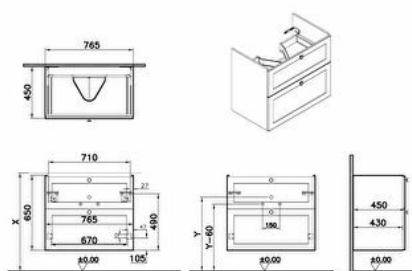

### Technical specifications

<b>Colour</b>	Matt Dark Blue
<b>Height</b>	650
<b>Width</b>	764
<b>Depth</b>	453
<b>Designer</b>	VitrA Design Team
<b>Finish</b>	PVC
<b>Finish-Front</b>	PVC
<b>Front Colour</b>	Matt dark blue

<b>Number of Doors</b>	2
<b>Packaged Product</b>	814X503X700
<b>Sizes (WxDxH)</b>	
<b>Grip</b>	Root Round Handle
<b>Leg Option</b>	No
<b>Guarantee</b>	2
<b>Marketing Measure (cm)</b>	80

## 2A technical drawing

**Technical specifications**

**Colour:** Matt Dark Blue **Height:** 650 **Width:** 764 **Depth:** 453 **Designer:** VitrA Design Team **Finish:** PVC **Finish-Front:** PVC **Front Colour:** Matt dark blue **Front Material:** MDF **Full Extension:** Yes **Handle Material:** Zamak **Material:** PVC **Soft close:** Yes **Syphon:** Syphon Included **Washbasin Type:** Compatible with vanity basin **Body Colour:** Matt dark blue **Body Material:** MDF **Drawer option:** 2 Drawers **LED:** No **Drainer:** Including **Syphon Cut-Out:** Yes **Assembly:** Suspended **Number of Doors:** 2 **Packaged Product Sizes (WxDxH):** 814X503X700 **Grip:** Root Round Handle **Leg Option:** No **Guarantee:** 2 **Marketing Measure (cm):** 80