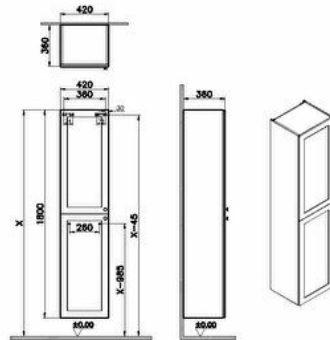

Collection: Root Classic

Technical specifications

Colour	Matt white
Height	1800
Width	416
Depth	360
Designer	VitrA Design Team
Finish	PVC
Finish-Front	PVC
Front Colour	Matt White

Body Material	MDF
Door Option	2 Doors
Hinge Color	Metal
LED	No
Assembly	Suspended
Door Hinge Position	Left-Right

Front Material	MDF
Grip	Root Round Handle
Handle Material	Zamak
Leg Option	No
Material	PVC
Number of Doors	2
Soft close	Yes
Body Colour	Matte White

Cabinet Type	2 Doors
Guarantee	2
Hinge Type	Crossbar
Drawer option	Two Doors
Packaged Product Sizes (WxDxH)	466X410X1850
Shelf Type	Glass Shelf
Marketing Measure (cm)	40

2A technical drawing

**Technical specifications**

Colour: Matt white **Height:** 1800 **Width:** 416 **Depth:** 360 **Designer:** VitrA Design Team **Finish:** PVC **Finish-Front:** PVC **Front Colour:** Matt White **Front Material:** MDF **Grip:** Root Round Handle **Handle Material:** Zamak **Leg Option:** No **Material:** PVC **Number of Doors:** 2 **Soft close:** Yes **Body Colour:** Matte White **Body Material:** MDF **Door Option:** 2 Doors **Hinge Color:** Metal **LED:** No **Assembly:** Suspended **Door Hinge Position:** Left-Right **Cabinet Type:** 2 Doors **Guarantee:** 2 **Hinge Type:** Crossbar **Drawer option:** Two Doors **Packaged Product Sizes (WxDxH):** 466X410X1850 **Shelf Type:** Glass Shelf **Marketing Measure (cm):** 40